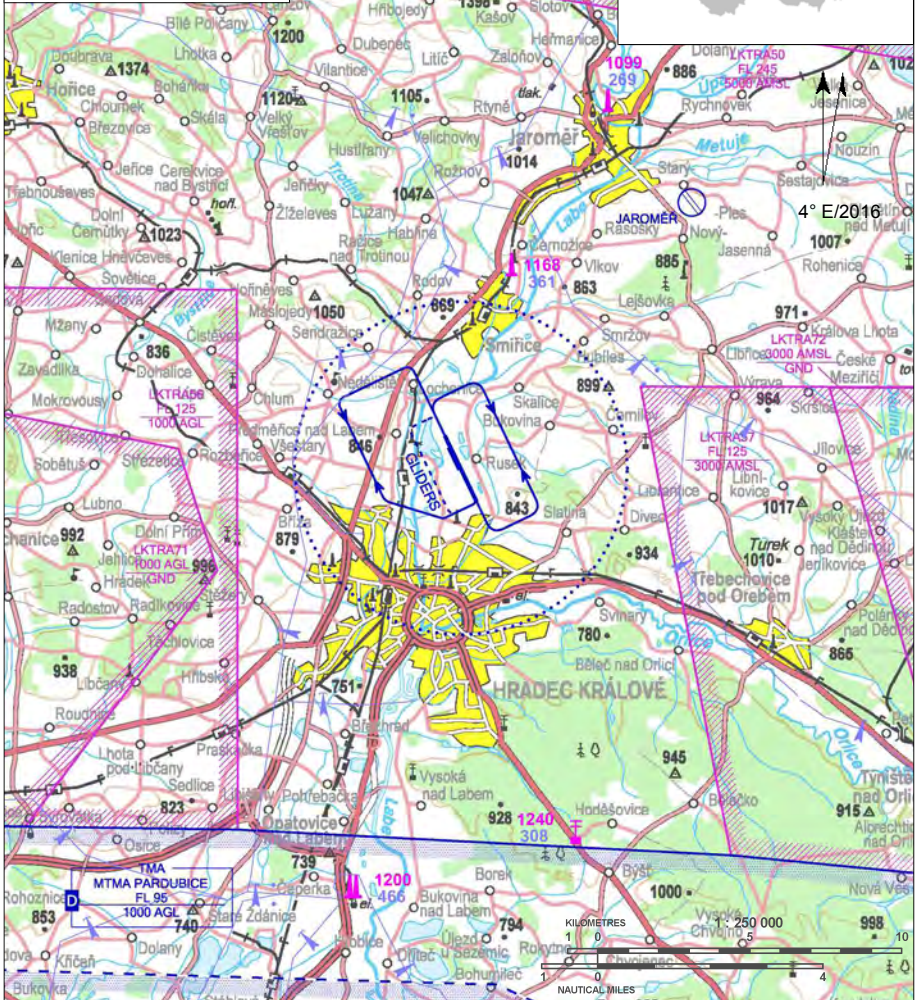

LKHK Hradec Králové

S Public domestic aerodrome / Private international aerodrome **X** VFR day/night, parachute jumping operation

Kral INFO
122,005

ARP: 50° 15' 12" N, 15° 50' 43" E
4 km NE from the centre of town, east of the Labe river
ELEV: 791 ft / 241 m
Circuit: 1800 ft / 550 m AMSL

! Flights of powered aircraft above local villages below 1800 ft / 550 m AMSL are prohibited.
Flying through the aerodrome traffic zone (ATZ) in height at least 2500 ft / 830 m AMSL.